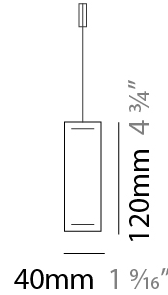

PROJECT _____
TYPE _____
SPECIFIER _____
QUANTITY _____
DATE _____

LED120 SUSPENSION

D71024-

base number
Color   Finish
Temperature   Options

1. To build a product code in our configurator select the specify button on the base model # product page
2. To build a manual product code on this datasheet choose from the options listed below in blue font and add the suffix to the base model #

GENERAL

Series: Woodlin
Subseries: LED120
Brand: Tunto
Division: Design
Mounting Type: Suspension
Mounting Location: Ceiling
Subcategory: Pendant

PHYSICAL

Shape: Rectangle
Length (mm): 1000
Length (in): 39 ³/₈
Width (mm): 40
Width (in): 1 ⁹/₁₆
Height (mm): 120
Height (in): 4 ³/₄
Max. Overall Height (mm): 2120
Max. Overall Height (in): 83 ⁷/₁₆
Light Distribution: Direct / Indirect
Diffuser: Opal
Fixture Finish: [WAL](#) / [ASH](#) / [OAK](#) / [BLK](#) / [WHI](#)
Fixture Material: Wood
Cable Details: 2000mm / 78 3/4"

ELECTRICAL

Lamp Type: LED
Input Wattage (W): 46
Total Output Wattage (W): 38
Dimming: Tri-Mode (Non-Dimming and Phase Dimming (120Vac only) and 0-10V Dimming)
Driver Included: Yes
Driver Location: Integrated
Driver Type: Constant Current - Universal
Driver Class: Class 2
Input Voltage (V): 120 - 277
Constant Current (MA): 700

LED

Color Temperature (°K): [2700](#) / [3000](#) / [4000](#)
Max. Delivered Lumen (lm): 2200
CRI: >93 CRI
Lamp Life (hrs): 50000

OPTICAL

RATINGS AND CERTIFICATIONS

Certified By: Certified for North American Standards
IP rating: IP20