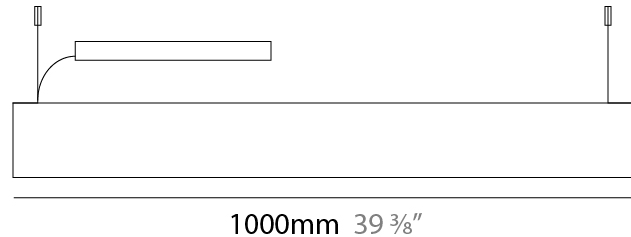

PROJECT _____
TYPE _____
SPECIFIER _____
QUANTITY _____
DATE _____

LED120 SUSPENSION

D71024-

base number
Color   Finish
Temperature   Options

1. To build a product code in our configurator select the specify button on the base model # product page
2. To build a manual product code on this datasheet choose from the options listed below in blue font and add the suffix to the base model #

GENERAL

Series: Woodlin
Subseries: LED120
Brand: Tunto
Division: Design
Mounting Type: Suspension
Mounting Location: Ceiling
Subcategory: Pendant

PHYSICAL

Shape: Rectangle
Length (mm): 1000
Length (in): 39 ³/₈
Width (mm): 40
Width (in): 1 ⁹/₁₆
Height (mm): 120
Height (in): 4 ³/₄
Max. Overall Height (mm): 2120
Max. Overall Height (in): 83 ⁷/₁₆
Light Distribution: Direct / Indirect
Diffuser: Opal
Fixture Finish: [WAL](#) / [ASH](#) / [OAK](#) / [BLK](#) / [WHI](#)
Fixture Material: Wood
Cable Details: 2000mm / 78 3/4"

ELECTRICAL

Lamp Type: LED
Input Wattage (W): 46
Total Output Wattage (W): 38
Dimming: Tri-Mode (Non-Dimming and Phase Dimming (120Vac only) and 0-10V Dimming)
Driver Included: Yes
Driver Location: Integrated
Driver Type: Constant Current - Universal
Driver Class: Class 2
Input Voltage (V): 120 - 277
Constant Current (MA): 700

LED

Color Temperature (°K): [2700](#) / [3000](#) / [4000](#)
Max. Delivered Lumen (lm): 2200
CRI: >93 CRI
Lamp Life (hrs): 50000

OPTICAL

RATINGS AND CERTIFICATIONS

Certified By: Certified for North American Standards
IP rating: IP20