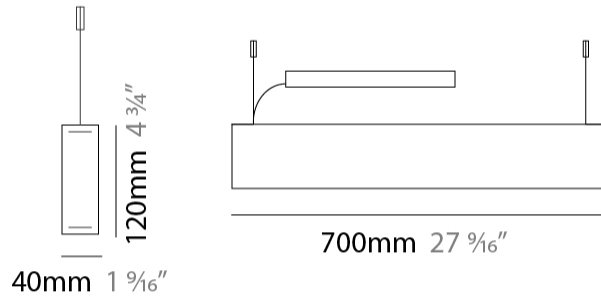

GENERAL

Series: Woodlin _____
Subseries: LED120 _____
Brand: Tunto _____
Division: Design _____
Mounting Type: Suspension _____
Mounting Location: Ceiling _____
Subcategory: Pendant _____

PHYSICAL

Shape: Rectangle _____
Length (mm): 700 _____
Length (in): 27 ⁹/₁₆ _____
Width (mm): 40 _____
Width (in): 1 ⁹/₁₆ _____
Height (mm): 120 _____
Height (in): 4 ³/₄ _____
Max. Overall Height (mm): 2120 _____
Max. Overall Height (in): 83 ⁷/₁₆ _____
Light Distribution: Direct / Indirect _____
Diffuser: Opal _____
Fixture Finish: WAL / ASH / OAK / BLK / WHI _____
Fixture Material: Wood _____
Cable Details: 2000mm / 78 3/4" _____

ELECTRICAL

Lamp Type: LED _____
Input Wattage (W): 32 _____
Total Output Wattage (W): 25.3 _____
Dimming: Tri-Mode (Non-Dimming and Phase Dimming (120Vac only) and 0-10V Dimming) _____
Driver Included: Yes _____
Driver Location: Integrated _____
Driver Type: Constant Current - Universal _____
Driver Class: Class 2 _____
Input Voltage (V): 120 - 277 _____
Constant Current (MA): 700 _____

LED

Color Temperature (°K): 2700 / 3000 / 4000 _____
Max. Delivered Lumen (lm): 1500 _____
CRI: >93 CRI _____
Lamp Life (hrs): 50000 _____

OPTICAL

RATINGS AND CERTIFICATIONS

Certified By: Certified for North American Standards _____
IP rating: IP20 _____